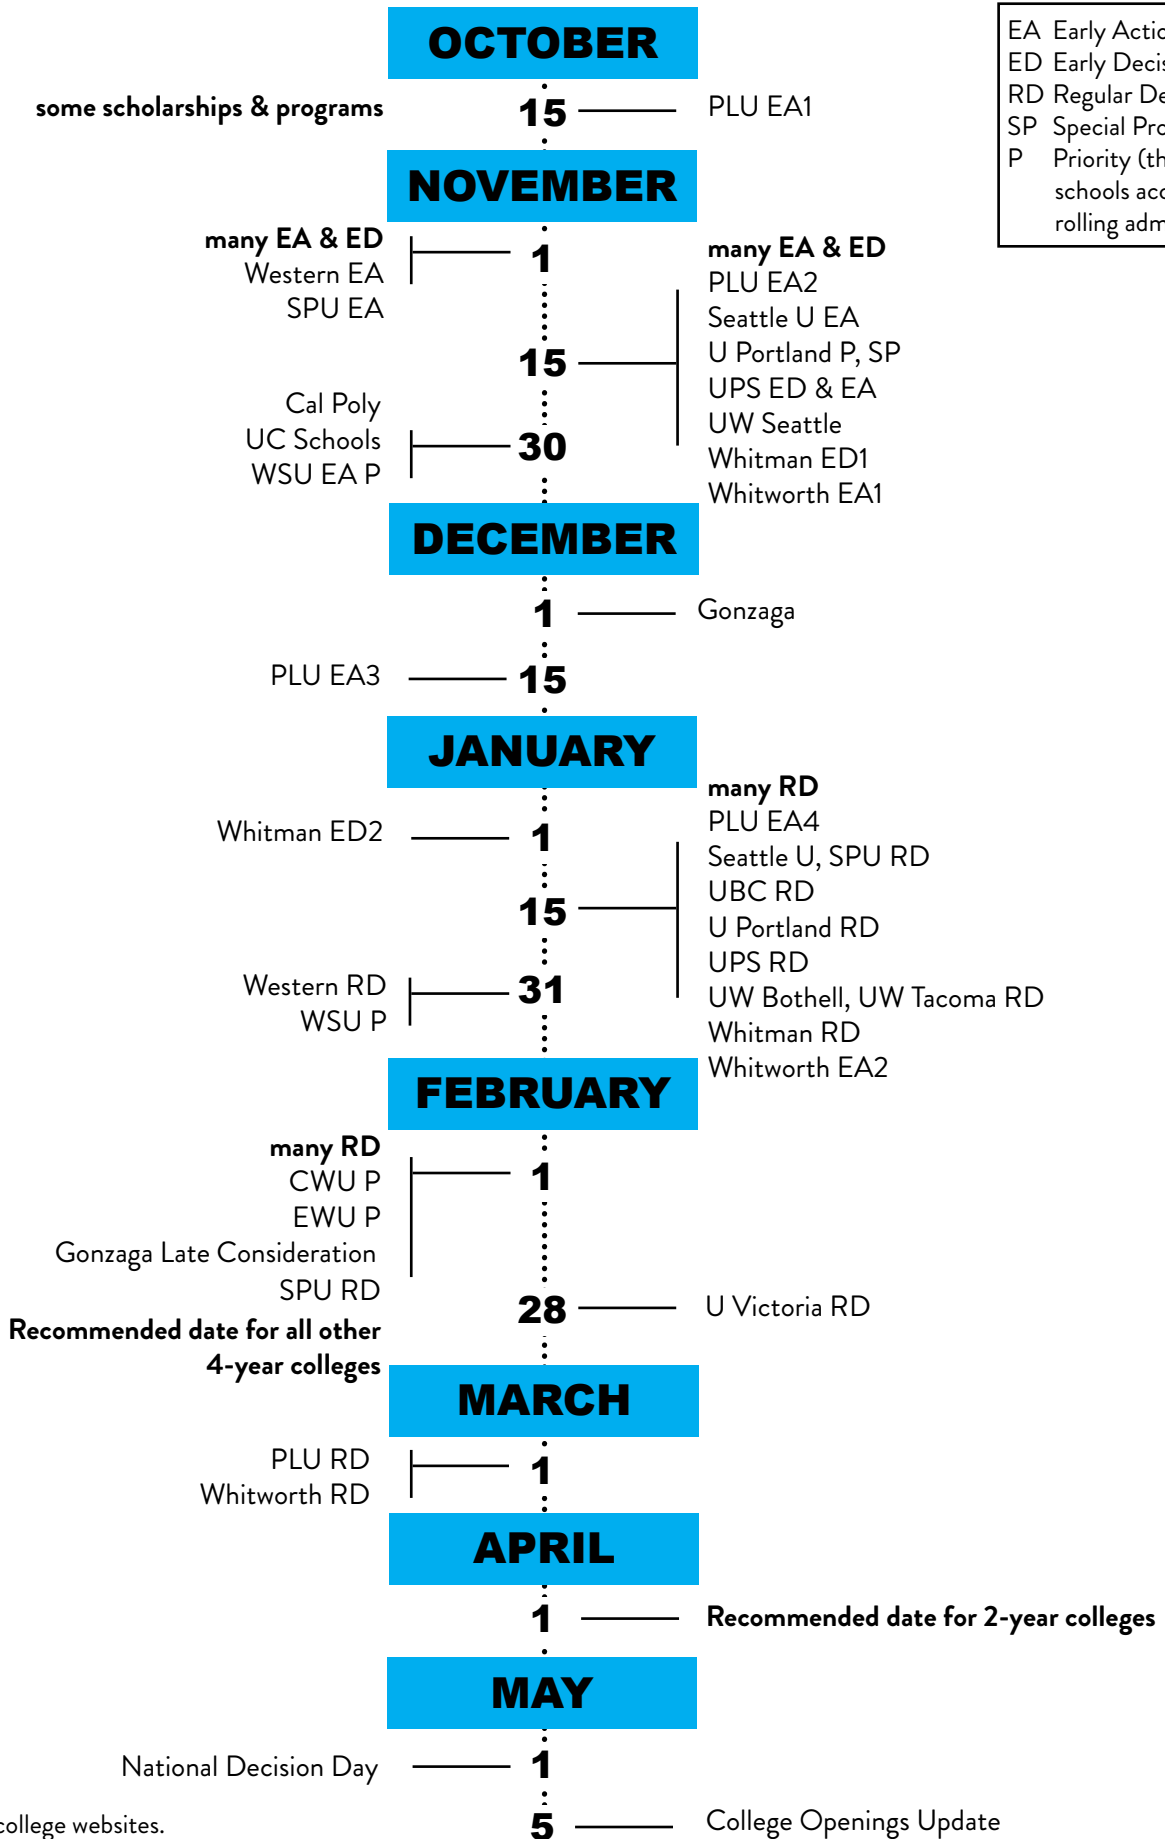

# COLLEGE APPLICATION DEADLINES 2019-2020\*

EA Early Action  
 ED Early Decision  
 RD Regular Decision  
 SP Special Program  
 P Priority (these schools accept rolling admissions)

\*Verify dates on college websites.