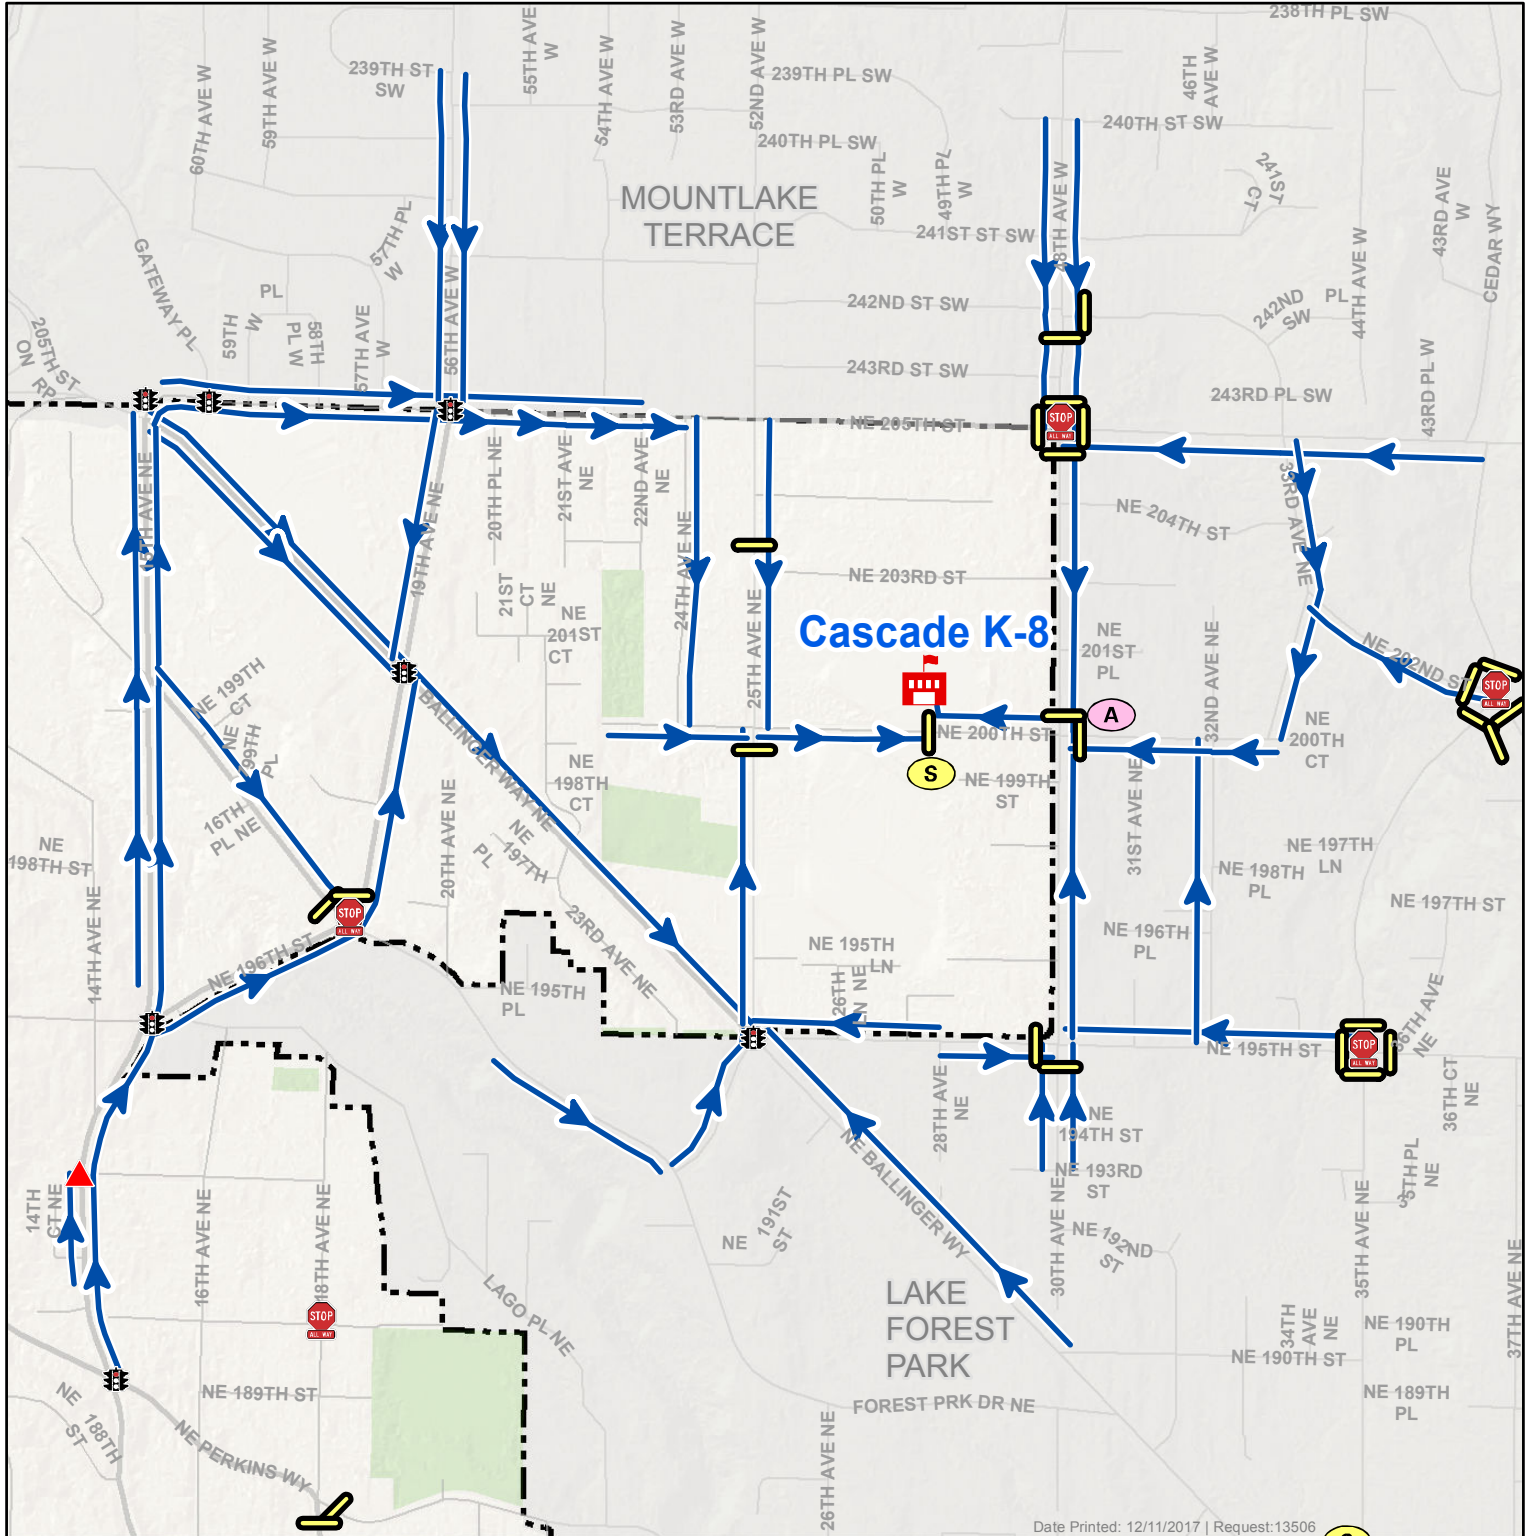

Cascade K - 8 Community School

School Walking Routes

2800 NE 200th St | 206-393-4180 | shorelineschools.org

RECOMMENDED ROUTES ARE MARKED WITH ARROWS.

This map shows the preferred routes for walking to school safely. Please show your child the safest route and teach her/him good safety habits, such as:

1) Stop at every corner and look all ways for on-coming vehicles before crossing;
2) Walk quickly, but don't run;
3) Use crosswalks, stop signs, traffic signals, school patrols, and adult crossing guards; and
4) Walk on the left-side of the roadway, as far off the roadway as possible, facing the approaching traffic, if no walkways are provided.

Adult Crossing Guard	Cascade K-8 Community School
Student Patrol Crossing Guard	All Way Stop
Full Signal Control	Marked Crosswalk
Red Flasher Control	School Walking Route
Advance Warning Flasher	Shoreline City Limits