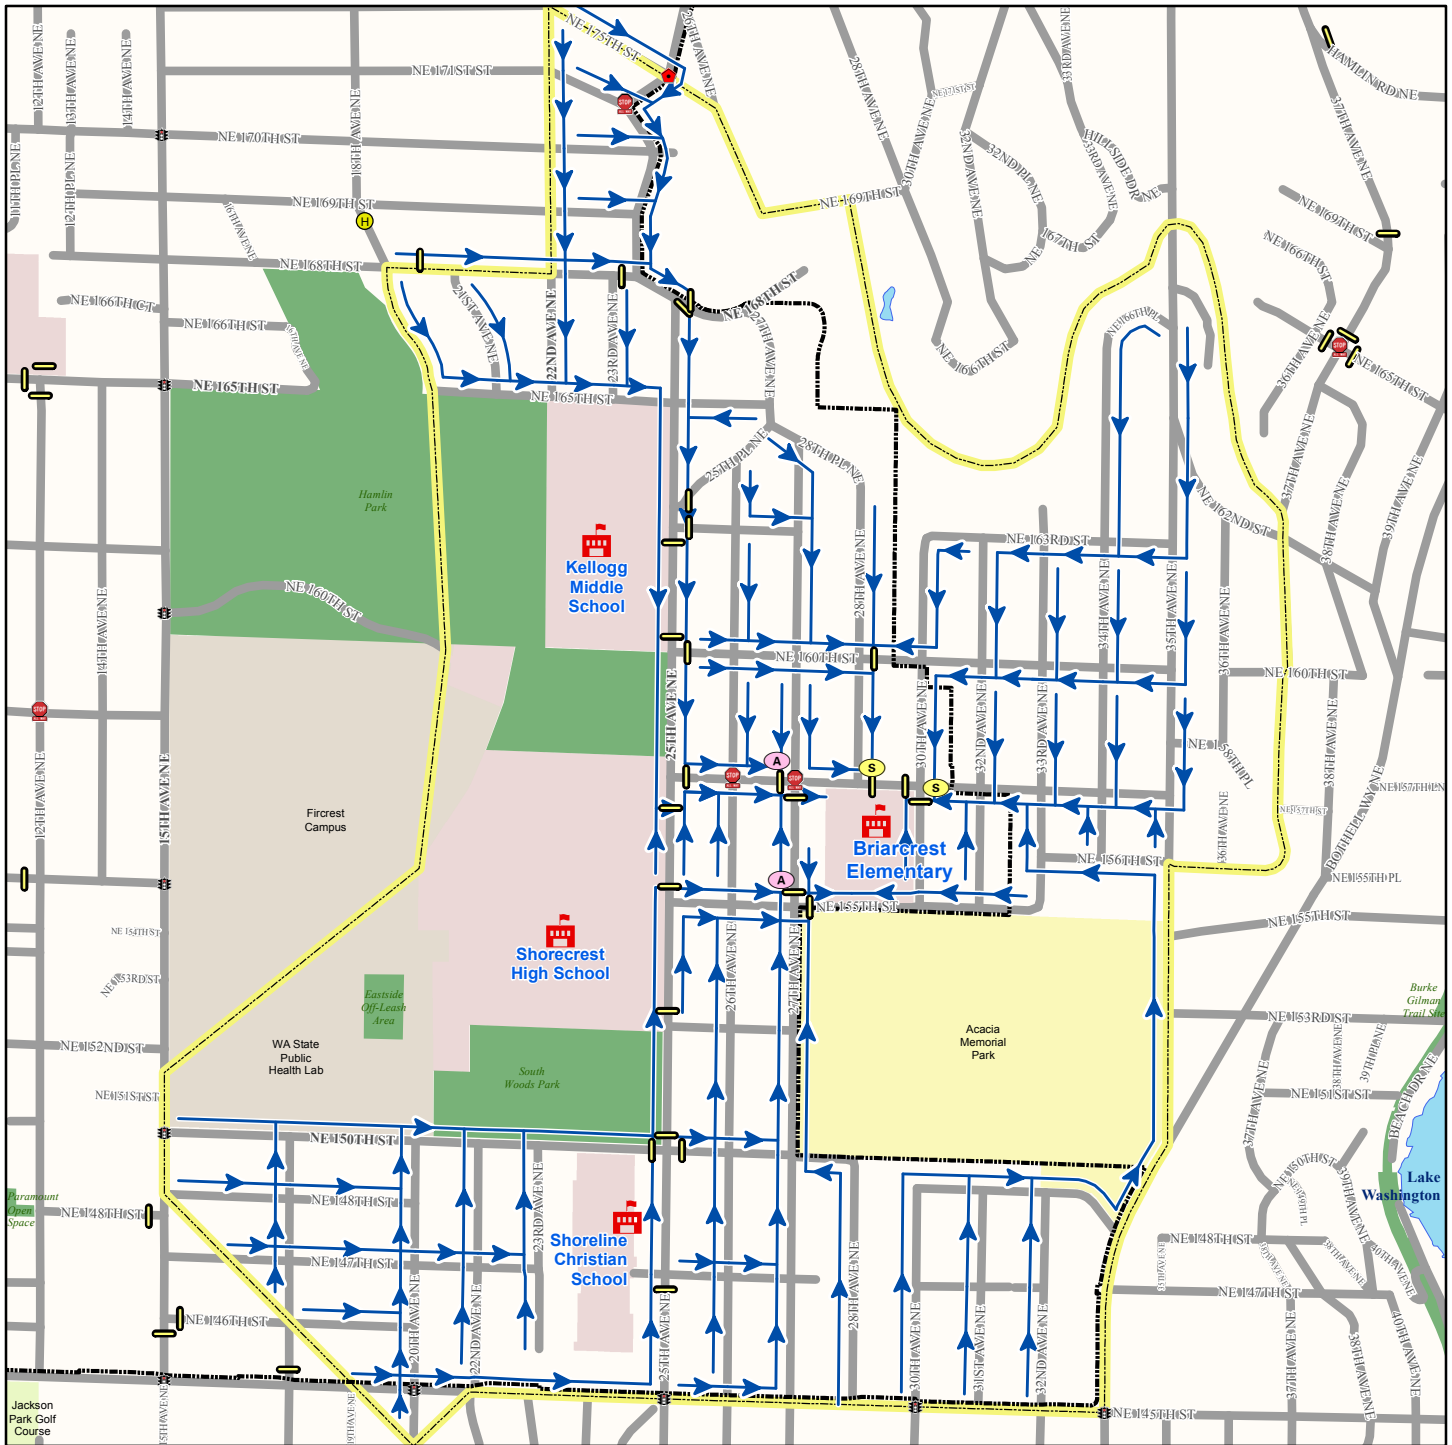

Briarcrest Elementary School

School Walking Routes, 2014-15

2715 NE 158th St - (206) 393-4170 - www.shorelineschools.org

RECOMMENDED ROUTES ARE MARKED WITH ARROWS.

This map shows the preferred routes for walking to school safely. Please show your child the safest route and teach her/him good safety habits, such as:

- 1) Stop at every corner and look all ways for on-coming vehicles before crossing;
- 2) Walk quickly, but don't run;
- 3) Use crosswalks, stop signs, traffic signals, school patrols, and adult crossing guards; and
- 4) Walk on the left-side of the roadway, as far off the roadway as possible, facing the approaching traffic, if no walkways are provided.

Legend

- | | | | |
|--|----------------------|--|----------------------|
| | School | | School Walking Route |
| | Adult Crossing Guard | | Traffic Hump |
| | Student Patrol | | Full Signal Control |
| | All Way Stop | | Red Flasher Control |
| | School Walk Boundary | | Crosswalk |
| | Shoreline City Limit | | |

Map designed by City of Shoreline - Traffic Services. No warranties of any sort, including accuracy, fitness, or merchantability, accompany this product.