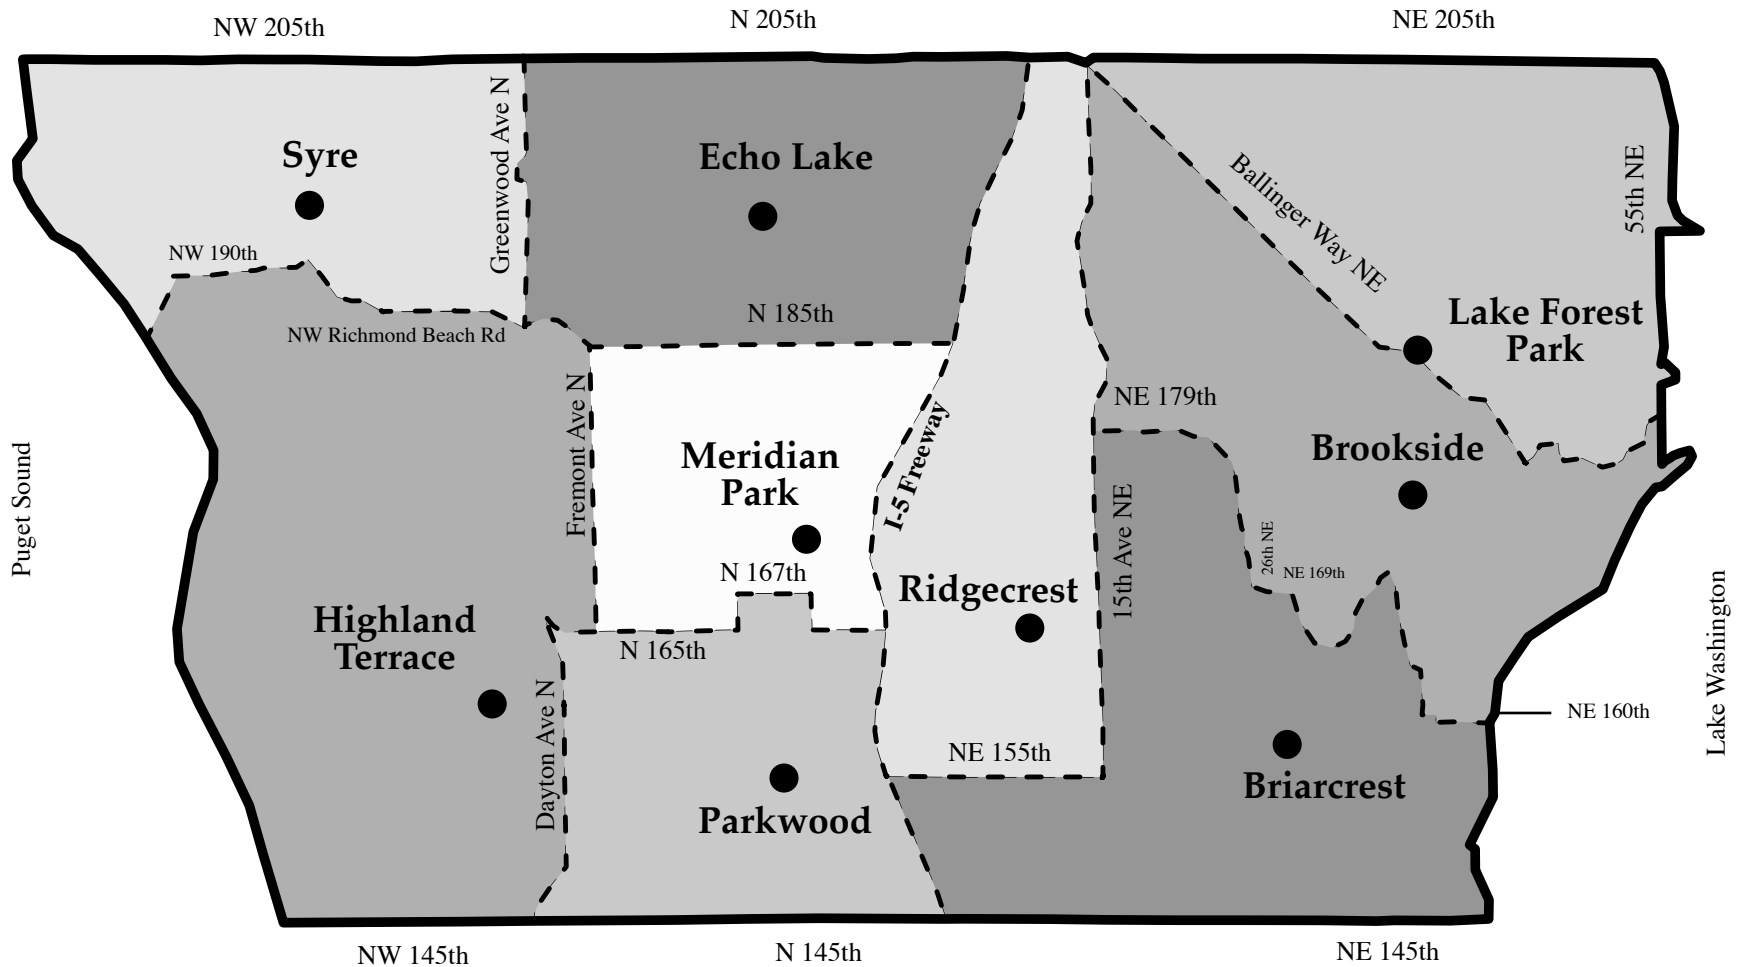

# Shoreline Public Schools Attendance Area Map

## PROGRAM/SCHOOL PLACEMENT

### ELL Programs

- Highland Terrace
- Lake Forest Park
- Echo Lake
- Meridian Park
- Parkwood
- Briarcrest

### Hi Cap

- Ridgecrest (East)
- Meridian Park (West)